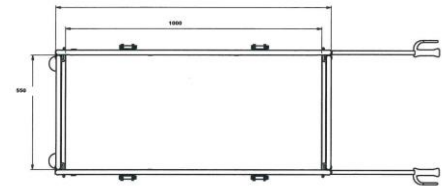

**BLOEMENKAR
KL. + ZH**

FLOWERTROLLEY

Professional Flowertrrolley

Flower cart large with tilting side rails and puncture-proof tires.

Creative aspects:

- With 2 removable side rails, height 218 mm.
- Plateau of 12mm thick Plywood.
- Oval tube base, lighter and stronger.
- Puncture proof tyres. (foamed polyurethane)
- Standard with 1 plateau, optionally an upper plateau

Application for the following sectors:

Nurseries, Garden centers.

Picture complete with upper plateau.
Standard product is without upper platform
Upper plateau is article 10199

10189, M-808-CT AS
Ø25MM KL

11189
M-800-CT

12337
Ergo handgrip with knuckle
protection

- With 2 removable side rails, height 218mm.
- Plateau of 12mm thick Plywood.
- Net loading space platform: 1000x550 mm.
- Plateau height: 475mm.
- Height top shelf 1046mm (optional).
- Handle height: 665 mm.
- Load capacity 100 Kg.

Cap. (kg)	Dimensions total: - standard - with 2nd plateau LxWxH (mm)	Dimensions plateau LxWxH (mm)	Plateau height - standard - with 2nd plateau (mm)	side rail height (mm)	Weight -excl. upper plateau -incl. upper plateau (kg)	Wheels Ø (mm)	Tires	Color	Plateau	Handgrip LxW (mm)	Article	Article Nr.
100	- 2070x550x788 - 2070x550x1388	1000x550x12	- 475 - 1045	218	- 39 - 46,9	260 / 400	Puncture proof	Gray	Plywood 12mm	38x20	M-BLOEMENKAR KL.+ZH	10196
200	400x100				3,4	400	Puncture proof				M-800-CT	11189
200					1,6	260	Puncture proof				M-808-CT AS Ø25MM KL	10189
	130x58x90				0,18					38x20	M-970-Z RUB	12337
100		1000x550x12			7,9			Gray	Plywood 12mm		M-2E ETAGE BK-KLEIN (option)	10199