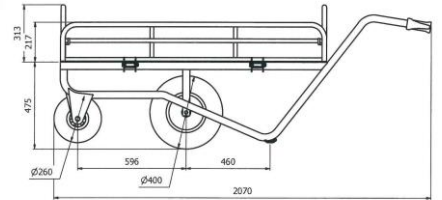

Wheels:

- Ø400 and Ø260 mm wheels, puncture-free with pleasant driving characteristics.
- Ø400 wheel with steel rim and double closed ball bearings.
- Ø260 wheel with plastic rim and double closed ball bearings.
- Gray tires, PU foamed Polyurethane, non-marking

Application for the following sectors:

Nurseries, Garden centers.

Picture complete with upper plateau.
Standard product is without upper platform
Upper plateau is article 10199

10189, M-808-CT AS
Ø25MM KL

11189
M-800-CT

12337
Ergo handgrip with knuckle
protection

- With 2 removable side rails, height 218mm.
- Plateau of 12mm thick Plywood.
- Net loading space platform: 1000x550 mm.
- Plateau height: 475mm.
- Height top shelf 1046mm (optional).
- Handle height: 665 mm.
- Load capacity 100 Kg.

Cap. (kg)	Dimensions total: - standard - with 2nd plateau LxWxH (mm)	Dimensions plateau LxWxH (mm)	Plateau height - standard - with 2nd plateau (mm)	side rail height (mm)	Weight -excl. upper plateau -incl. upper plateau (kg)	Wheels Ø (mm)	Tires	Color	Plateau	Handgrip LxW (mm)	Article	Article Nr.
100	- 2070x550x788 - 2070x550x1388	1000x550x12	- 475 - 1045	218	- 39 - 46,9	260 / 400	Puncture proof	Gray	Plywood 12mm	38x20	M-BLOEMENKAR KL.+ZH	10196
200	400x100				3,4	400	Puncture proof				M-800-CT	11189
200					1,6	260	Puncture proof				M-808-CT AS Ø25MM KL	10189
	130x58x90				0,18					38x20	M-970-Z RUB	12337
100		1000x550x12			7,9			Gray	Plywood 12mm		M-2E ETAGE BK-KLEIN (option)	10199