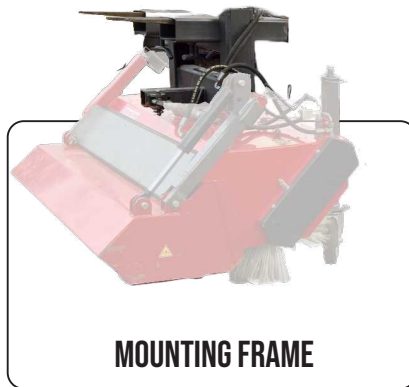

MOUNTING FRAME